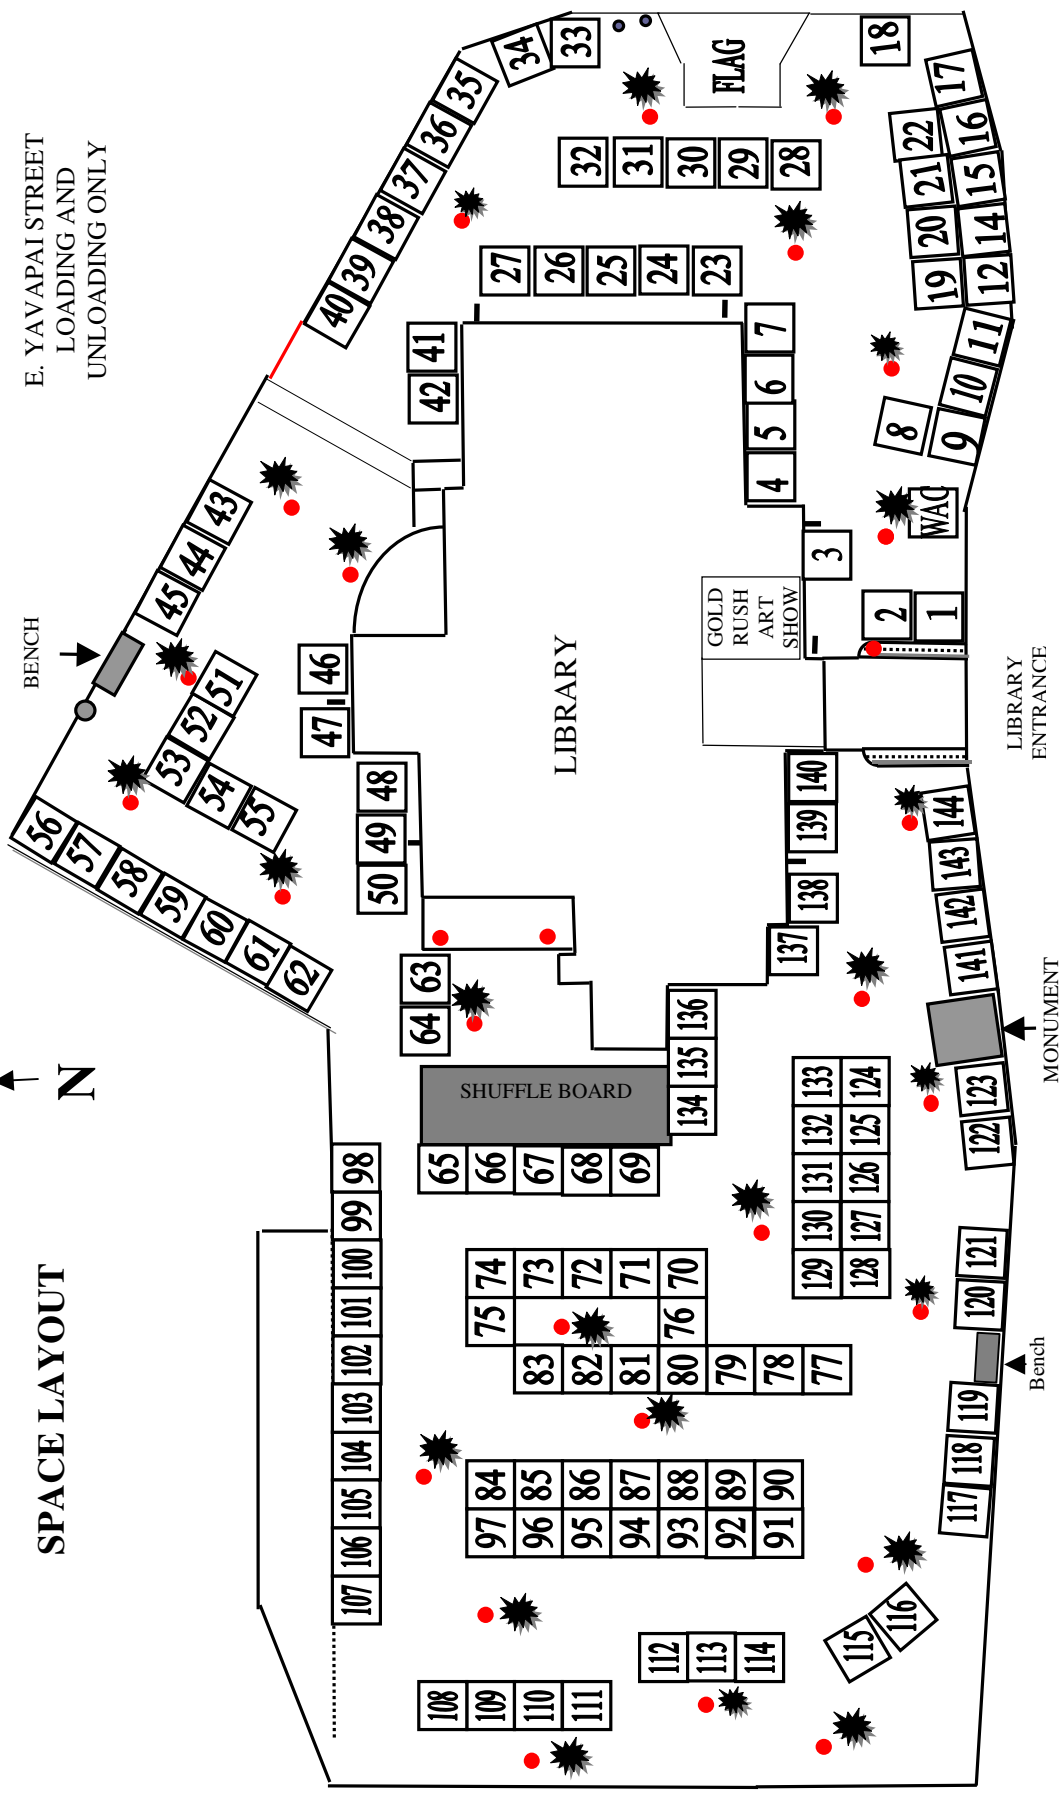

WICKENBURG ART CLUB, INC.
 P.O. BOX 1737
 WICKENBURG, AZ

SPACE LAYOUT

E. YAVAPAI STREET
 LOADING AND
 UNLOADING ONLY

NO ARCH-TOP TENTS IN SPACES

Spaces are 10' X 10' on lawn
Tent weights only, NO SPIKES

- Trees
- Electrical outlets

APACHE STREET
 LOADING AND UNLOADING
 ONLY